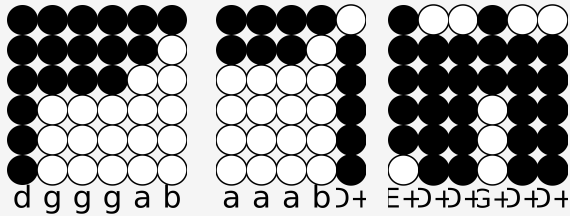

# Tin whistle tabs for: Kesh Jig

Categories: Jig

## Part A