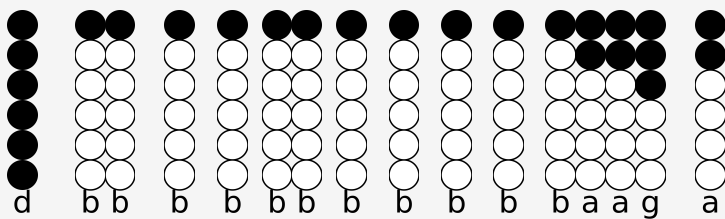

# Tin whistle tabs for: Lady in Red

Categories: Pop

Author/Performer: Chris De Burgh

I've never seen you looking so lovely as you did tonight

I've never seen you shine so bright

mmm-mmm-mmm

I've never seen so many men ask you if you wanted to dance

They're looking for a little romance,

given half a chance

I have never seen that dress you're wearing

Or the highlights in your head that catch your eyes

I have been blind

The lady in red is dancing with me cheek to cheek