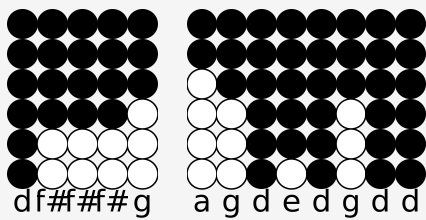

Tin whistle tabs for: Louie Louie

Categories: Rock

Author/Performer: Kingsmen

(4,5) (4,5) (4,5) (-4,-5) (-4,-5) (5,6) (5,6)(5,6) (-4,-5) (-4,-5)

∩+∩+ b∩+∩+ b∩+#-∩+

b∩+b a g a g e

d f # d g e g e

∩+a a g a a g a b∩+