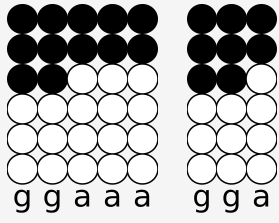

Tin whistle tabs for: Louie Louie

Categories: Rock

Author/Performer: Kingsmen

(4,5) (4,5) (4,5) (-4,-5) (-4,-5) (5,6) (5,6)(5,6) (-4,-5) (-4,-5)

∩+∩+ b∩+∩+ b∩+#-∩+

b∩+b a g a g e

d f # d g e g e

∩+a a g a a g a b∩+

d d d g g

a a a g g

d f # # # g

a g d e d g d d

∩+b a g e

d d f # # # g

a a g a

d g d d