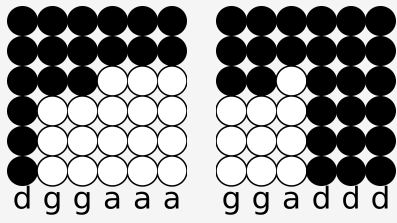

Tin whistle tabs for: Louie Louie

Categories: Rock

Author/Performer: Kingsmen

(4,5) (4,5) (4,5) (-4,-5) (-4,-5) (5,6) (5,6)(5,6) (-4,-5) (-4,-5)

∩+∩+ b∩+∩+ b∩+#-∩+

b∩+b a g a g e

d f # d g e g e

∩+a a g a a g a b∩+

d d d g g

a a a g g

d f # # # g

a g d e d g d d

∩+b a g e

d d f # # # g

a a g a

d g d d