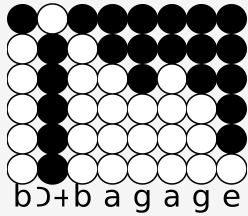

Tin whistle tabs for: Louie Louie

Categories: Rock

Author/Performer: Kingsmen

(4,5) (4,5) (4,5) (-4,-5) (-4,-5) (5,6) (5,6)(5,6) (-4,-5) (-4,-5)

∩+∩+ b∩+∩+ b∩+#-∩+

b∩+b a g a g e

d f # d g e g e

∩+a a g a a g a b∩+