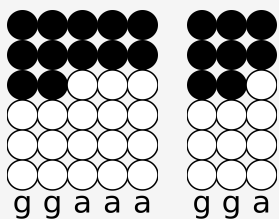

Tin whistle tabs for: Louie Louie

Categories: Rock

Author/Performer: Kingsmen

(4,5) (4,5) (4,5) (-4,-5) (-4,-5) (5,6) (5,6)(5,6) (-4,-5) (-4,-5)

∩+∩+ b∩+∩+ b∩+#-∩+

b∩+b a g a g e

d f # d g e g e

∩+a a g a a g a b∩+