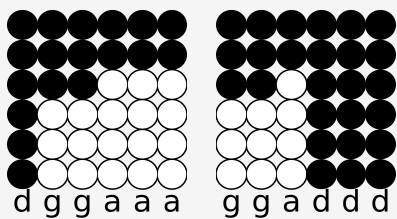

Tin whistle tabs for: Louie Louie

Categories: Rock

Author/Performer: Kingsmen

(4,5) (4,5) (4,5) (-4,-5) (-4,-5) (5,6) (5,6)(5,6) (-4,-5) (-4,-5)

∩+∩+ b∩+∩+ b∩+#-∩+

b∩+b a g a g e

d f # d g e g e

∩+a a g a a g a b∩+