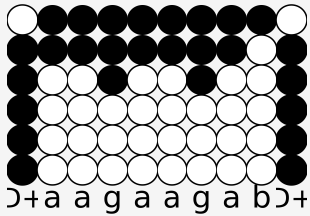

Tin whistle tabs for: Louie Louie

Categories: Rock

Author/Performer: Kingsmen

(4,5) (4,5) (4,5) (-4,-5) (-4,-5) (5,6) (5,6)(5,6) (-4,-5) (-4,-5)

∩+∩+ b∩+∩+ b∩+#-∩+

b∩+b a g a g e

d f # d g e g e

∩+a a g a a g a b∩+