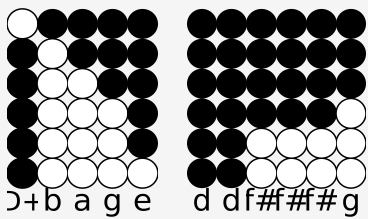

Tin whistle tabs for: Louie Louie

Categories: Rock

Author/Performer: Kingsmen

(4,5) (4,5) (4,5) (-4,-5) (-4,-5) (5,6) (5,6)(5,6) (-4,-5) (-4,-5)

∩+∩+ b∩+∩+ b∩+#-∩+

b∩+b a g a g e

d f # d g e g e

∩+a a g a a g a b∩+