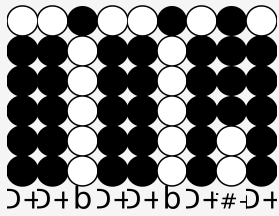

Tin whistle tabs for: Louie Louie

Categories: Rock

Author/Performer: Kingsmen

(4,5) (4,5) (4,5) (-4,-5) (-4,-5) (5,6) (5,6)(5,6) (-4,-5) (-4,-5)

∩+∩+ b∩+∩+ b∩+#-∩+

b∩+b a g a g e

d f # d g e g e

∩+a a g a a g a b∩+