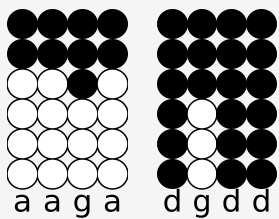

Tin whistle tabs for: Louie Louie

Categories: Rock

Author/Performer: Kingsmen

(4,5) (4,5) (4,5) (-4,-5) (-4,-5) (5,6) (5,6)(5,6) (-4,-5) (-4,-5)

∩+∩+ b∩+∩+ b∩+#-∩+

b∩+b a g a g e

d f # d g e g e

∩+a a g a a g a b∩+