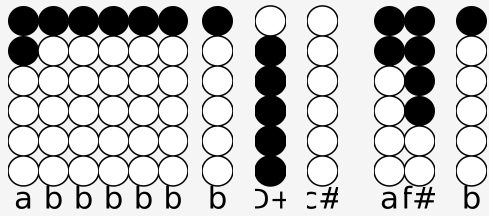

Tin whistle tabs for: Mansion on the hill

Categories: Rock

Author/Performer: Neil Young

well i saw an old man

walking in my place

and he looked at me it could`nt be my face

his words were kind but his eyes were wild

he said i got load to love

but i want one more child
chorus:

♩+ ♩+♯♯ b a a

theres a mansion on the hill

♩+♩+♩+♩+ ♩♯♯ b a a

psycadelic music fills the air

♩+ ♩+ ♩♯ b a a

peace and love live there still

♩+ ♩+ ♩♯♯ b a a

in that mansion on the hill
verse 2:

f# a a a a f# b a f# d e d

around the next bend take the highway to the sun

f# f# a a a

or the rocky road

it really don't matter which one

i was in a hurry but that don't matter now