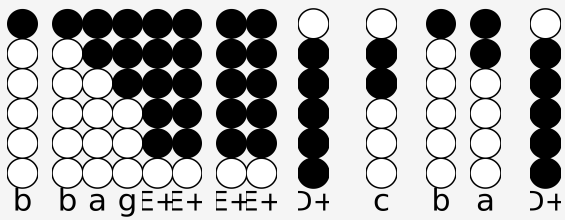

Tin whistle tabs for: Pretty Woman

Categories: Rock

Author/Performer: Roy Orbison

Pretty woman walking down the street,

pretty woman the kind I'd like to meet

Pretty woman, I don't believe you, you're not the truth,