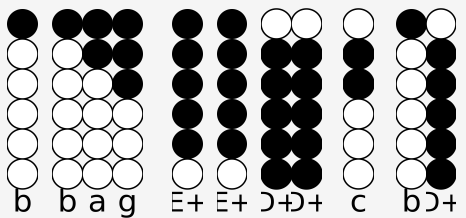

pretty woman don't make me cry