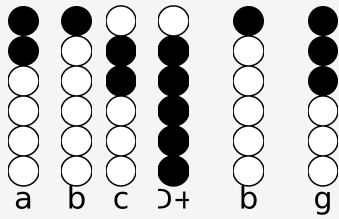

Tin whistle tabs for: Round And Round

Categories: Kids

Author/Performer: Perry Como

Find a wheel,

and it goes round, round, round,

As it skims a-long with a h-a-p-py sound,

As it goes,

a-long the ground, ground, ground,

what youve been dream-in of!

In the night you see the o-val moon,

Go-in round and round in tune.

And the ball of sun in the day,

Makes a girl and boy wan-na say:

Find a ring,

and put it round, round, round,