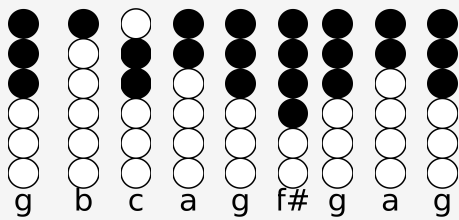

For you know that this is real-ly love!