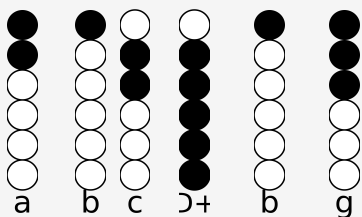

Tin whistle tabs for: Round And Round

Categories: Kids

Author/Performer: Perry Como

Find a wheel,

and it goes round, round, round,

As it skims a-long with a h-a-p-py sound,

As it goes,

a-long the ground, ground, ground,

Till it leads you to the one you love!

Then your love,

will hold you round, round, round,

And your hearts a song

with a br-a-nd new sound,

And your head,

goes spin-in round, round, round,

Cause youve found