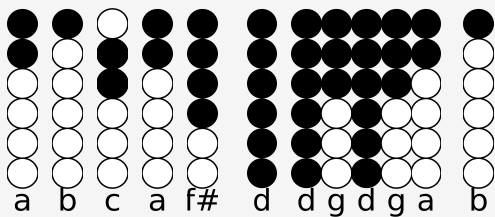

Tin whistle tabs for: Round And Round

Categories: Kids

Author/Performer: Perry Como

Find a wheel,

and it goes round, round, round,

As it skims a-long with a h-a-p-py sound,

As it goes,

a-long the ground, ground, ground,