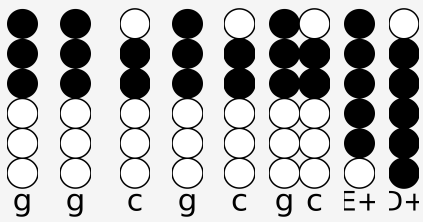

In the night you see the o-val moon,