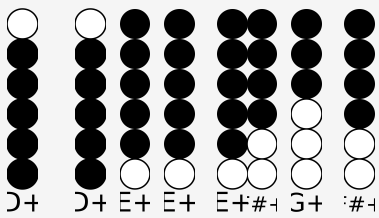

Tin whistle tabs for: Round And Round

Categories: Kids

Author/Performer: Perry Como

Find a wheel,

and it goes round, round, round,

As it skims a-long with a h-a-p-py sound,

As it goes,

a-long the ground, ground, ground,

what youve been dream-in of!

In the night you see the o-val moon,

Go-in round and round in tune.

And the ball of sun in the day,

Makes a girl and boy wan-na say:

Find a ring,

and put it round, round, round,