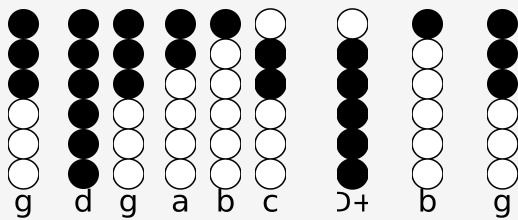

Put it on, the one youve found, found, found,