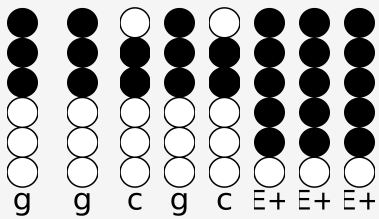

And the ball of sun in the day,