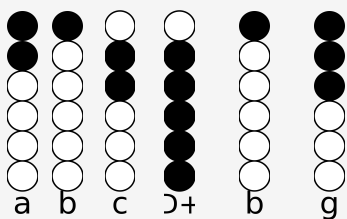

Tin whistle tabs for: Round And Round

Categories: Kids

Author/Performer: Perry Como

Find a wheel,

and it goes round, round, round,

As it skims a-long with a h-a-p-py sound,

As it goes,

a-long the ground, ground, ground,