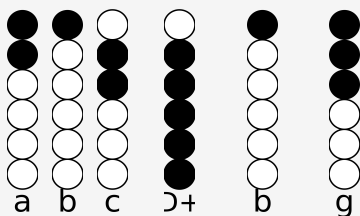

Tin whistle tabs for: Round And Round

Categories: Kids

Author/Performer: Perry Como

Find a wheel,

and it goes round, round, round,

As it skims a-long with a h-a-p-py sound,

As it goes,

a-long the ground, ground, ground,