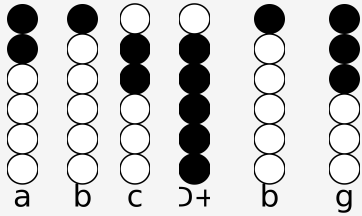

will hold you round, round, round,