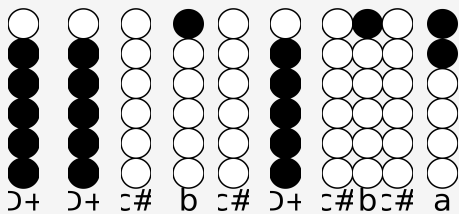

Tin whistle tabs for: Send Me an Angel

Categories: Rock

Author/Performer: The Scorpions

Wise man said, Just walk this way
Wise man said, Just find your place
Wise man said, Just raise your hand

To the dawn of the light
In the eye of the storm
And reach out for the spell

It's the call of your heart
 It's the call of your heart

Close your eyes and you will find
 Close your eyes and you will find

Pas-sage out of the dark
 The way out of the dark

Chorus (after each verse):

Here I am. Will you send me an an-gel?