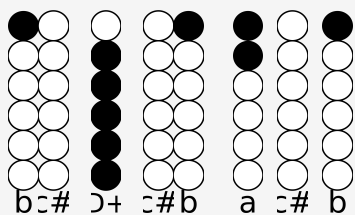

In the land of the morn-ing star