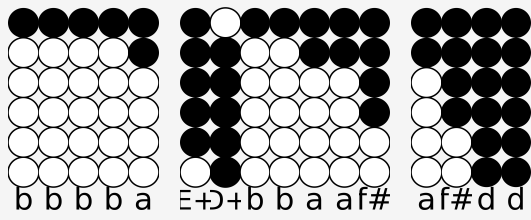

# Tin whistle tabs for: Seven seconds

Categories: Ambient

Author/Performer: Youssou N'Dour & Neneh Cherry

7 seconds away  
 Just as long as I stay  
 I'll be waiting  
 It's not a second  
 7 seconds away  
 Just as long as I stay  
 I'll be waiting

b b b b b a    E ↗ + b b a a f#    a f# d d

b b b b a    E ↗ + b b a a f#    a f# d d

b b b b a    b b ↗ + b    a a f#

f# a f# d d    d d f# f#

a f# d d    d    d f# f# f# f#    b g c g    b g c g

d f# f# a    d f# f# a    d f# f# a    d f# f# a