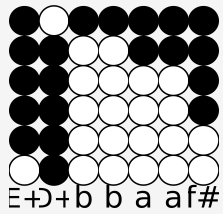

# Tin whistle tabs for: Seven seconds

Categories: Ambient

Author/Performer: Youssou N'Dour & Neneh Cherry

7 seconds away  
 Just as long as I stay  
 I'll be waiting  
 It's not a second  
 7 seconds away  
 Just as long as I stay  
 I'll be waiting

b b b b b a    E ↗ + b b a a f#    a f# d d

b b b b a    E ↗ + b b a a f#    a f# d d

b b b b a    b b ↗ + b    a a f#

f# a f# d d    d d f# f#

a f# d d    d    d f# f# f# f#    b g c g    b g c g

d f# f# a    d f# f# a    d f# f# a    d f# f# a