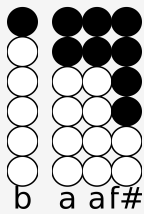

# Tin whistle tabs for: Seven seconds

Categories: Ambient

Author/Performer: Youssou N'Dour & Neneh Cherry

7 seconds away  
 Just as long as I stay  
 I'll be waiting  
 It's not a second  
 7 seconds away  
 Just as long as I stay  
 I'll be waiting

b b b b b a    E ↗ + b b a a f#    a f# d d

b b b b a    E ↗ + b b a a f#    a f# d d

b b b b a    b b ↗ + b    a a f#

f# a f# d d    d d f# f#

a f# d d    d    d f# f# f# f#    b g c g    b g c g

d f# f# a    d f# f# a    d f# f# a    d f# f# a