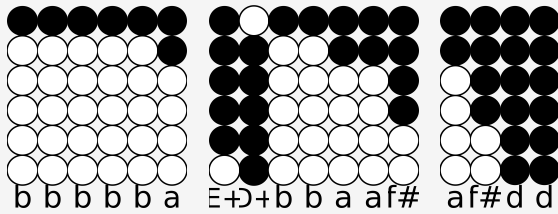

# Tin whistle tabs for: Seven seconds

Categories: Ambient

Author/Performer: Youssou N'Dour & Neneh Cherry

7 seconds away  
 Just as long as I stay  
 I'll be waiting  
 It's not a second  
 7 seconds away  
 Just as long as I stay  
 I'll be waiting

b b b b b a    E ↗ + b b a a f#    a f# d d

b b b b a    E ↗ + b b a a f#    a f# d d

b b b b a    b b ↗ + b    a a f#

f# a f# d d    d d f# f#

a f# d d    d    d f# f# f# f#    b g c g    b g c g

d f# f# a    d f# f# a    d f# f# a    d f# f# a