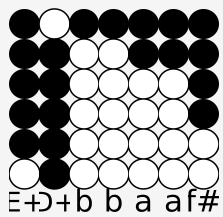

# Tin whistle tabs for: Seven seconds

Categories: Ambient

Author/Performer: Youssou N'Dour & Neneh Cherry

7 seconds away  
 Just as long as I stay  
 I'll be waiting  
 It's not a second  
 7 seconds away  
 Just as long as I stay  
 I'll be waiting