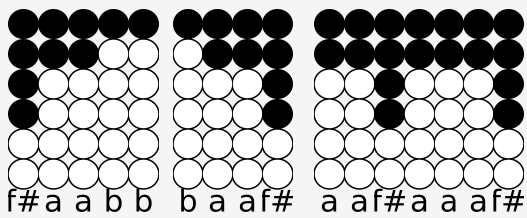

# Tin whistle tabs for: Seven seconds

Categories: Ambient

Author/Performer: Youssou N'Dour & Neneh Cherry

7 seconds away  
 Just as long as I stay  
 I'll be waiting  
 It's not a second  
 7 seconds away  
 Just as long as I stay  
 I'll be waiting