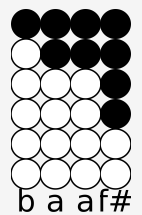

# Tin whistle tabs for: Seven seconds

Categories: Ambient

Author/Performer: Youssou N'Dour & Neneh Cherry

7 seconds away  
 Just as long as I stay  
 I'll be waiting  
 It's not a second  
 7 seconds away  
 Just as long as I stay  
 I'll be waiting

b b b b b a    E ↗ + b b a a f#    a f# d d

b b b b a    E ↗ + b b a a f#    a f# d d

b b b b a    b b ↗ + b    a a f#

f# a f# d d    d d f# f#

a f# d d    d    d f# f# f# f#    b g c g    b g c g

d f# f# a    d f# f# a    d f# f# a    d f# f# a