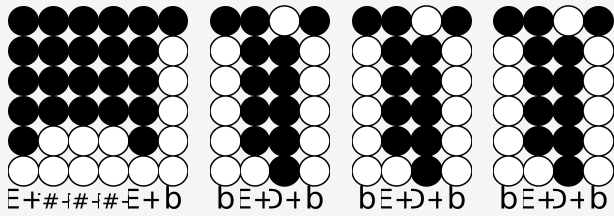

# Tin whistle tabs for: Seven seconds

Categories: Ambient

Author/Performer: Youssou N'Dour & Neneh Cherry

7 seconds away  
 Just as long as I stay  
 I'll be waiting  
 It's not a second  
 7 seconds away  
 Just as long as I stay  
 I'll be waiting