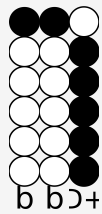

# Tin whistle tabs for: Seven seconds

Categories: Ambient

Author/Performer: Youssou N'Dour & Neneh Cherry

7 seconds away  
 Just as long as I stay  
 I'll be waiting  
 It's not a second  
 7 seconds away  
 Just as long as I stay  
 I'll be waiting

b b b b b a    E ↗ + b b a a f#    a f# d d

b b b b a    E ↗ + b b a a f#    a f# d d

b b b b a    b b ↗ + b    a a f#

f# a f# d d    d d f# f#

a f# d d    d    d f# f# f# f#    b g c g    b g c g

d f# f# a    d f# f# a    d f# f# a    d f# f# a