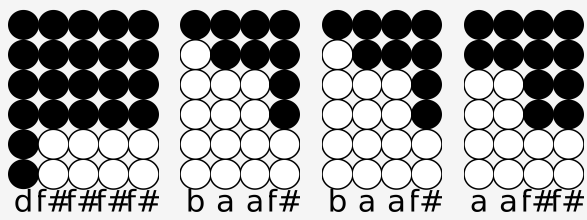

# Tin whistle tabs for: Seven seconds

Categories: Ambient

Author/Performer: Youssou N'Dour & Neneh Cherry

7 seconds away  
 Just as long as I stay  
 I'll be waiting  
 It's not a second  
 7 seconds away  
 Just as long as I stay  
 I'll be waiting

b b b b b a    E ↗ + b b a a f#    a f# d d

b b b b a    E ↗ + b b a a f#    a f# d d

b b b b a    b b ↗ + b    a a f#

f# a f# d d    d d f# f#

a f# d d    d    d f# f# f# f#    b g c g    b g c g

d f# f# a    d f# f# a    d f# f# a    d f# f# a