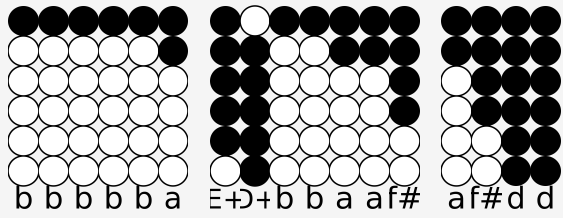

# Tin whistle tabs for: Seven seconds

Categories: Ambient

Author/Performer: Youssou N'Dour & Neneh Cherry

7 seconds away  
 Just as long as I stay  
 I'll be waiting  
 It's not a second  
 7 seconds away  
 Just as long as I stay  
 I'll be waiting

b b b b b a    E ↗ + b b a a f#    a f# d d

b b b b a    E ↗ + b b a a f#    a f# d d

b b b b a    b b ↗ + b    a a f#

f# a f# d d    d d f# f#

a f# d d    d    d f# f# f# f#    b g c g    b g c g

d f# f# a    d f# f# a    d f# f# a    d f# f# a