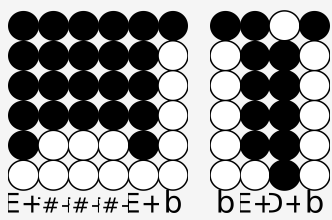

# Tin whistle tabs for: Seven seconds

Categories: Ambient

Author/Performer: Youssou N'Dour & Neneh Cherry

7 seconds away  
 Just as long as I stay  
 I'll be waiting  
 It's not a second  
 7 seconds away  
 Just as long as I stay  
 I'll be waiting