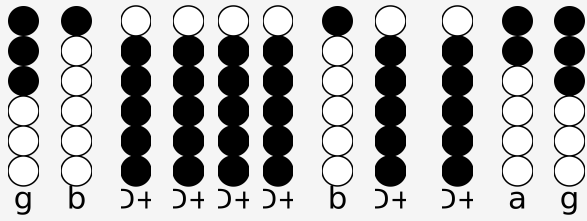

b ♯E+ E+ ♯+ E+ ♯+ b

a g a g a g b a g d

d d f# g a b

d d g a b a

b ♯+ ♯+ ♯+ b a

a a a a b a g d a g

'Cause I got a man~~~~ with a slow hand

I got-ta lover with an ea~~~~sy touch