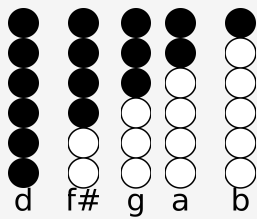

Tin whistle tabs for: Slow Hand

Categories: Folk

Author/Performer: The Pointer Sisters

As the midnight moon~~~~~

Was driftin' through~~~~~

The cra-zy sway of the trees~~~

I saw the look in your eyes~~~~~

Lookin' in-to~~~~ mine~~~~~

Seein' what you wanted to see~~~~

Darlin' don't say a word~~~~

'Cause I al-read-y heard~~~~

What your bod-y's sayin' to mine~~~~

I'm tired of fast moves

I've got a slow groove~~~~

On my mind~~~~

I wan-na man~~~~ with a slow hand