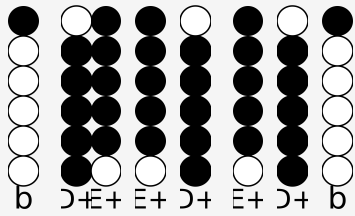

Darlin' don't say a word~~~~