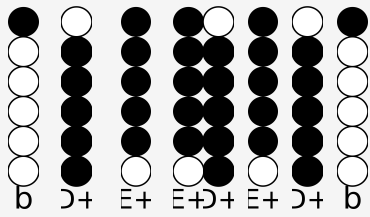

Seein' what you wanted to see~~~~