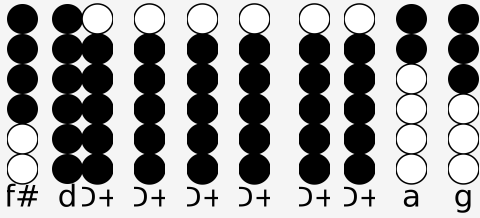

And a blanket of stars in our eyes~~~~~