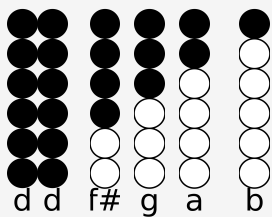

b ♯E+ E+ ♯+ E+ ♯+ b

a g a g a g b a g d

d d f# g a b

d d g a b a

b ♯+ ♯+ ♯+ b a

a a a a b a g d a g

'Cause I got a man~~~~ with a slow hand