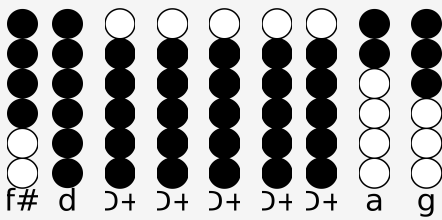

On the cra-zy wind of the night~~~