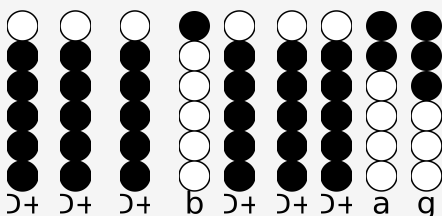

Tin whistle tabs for: Slow Hand

Categories: Folk

Author/Performer: The Pointer Sisters

As the midnight moon~~~~~

Was driftin' through~~~~~

The cra-zy sway of the trees~~~

I saw the look in your eyes~~~~~

Lookin' in-to~~~~ mine~~~~~