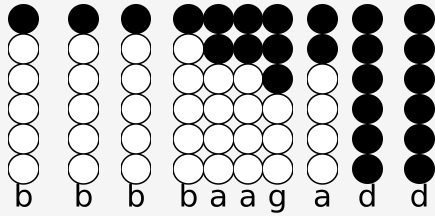

Not come and go~~~ in a heated rush