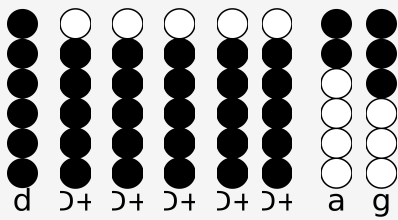

Tin whistle tabs for: Slow Hand

Categories: Folk

Author/Performer: The Pointer Sisters

As the midnight moon~~~~~

Was driftin' through~~~~~

The cra-zy sway of the trees~~~

I saw the look in your eyes~~~~~

Lookin' in-to~~~~ mine~~~~~