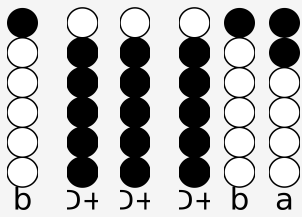

b ♯E+ E+ ♯+ E+ ♯+ b

a g a g a g b a g d

d d f# g a b

d d g a b a

b ♯+ ♯+ ♯+ b a

a a a a b a g d a g

'Cause I got a man~~~~ with a slow hand

I got-ta lover with an ea~~~~sy touch