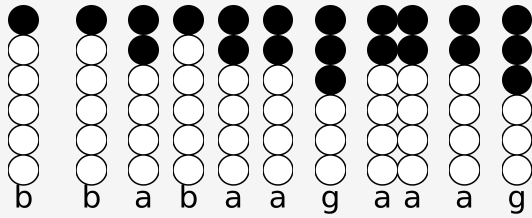

I've found some bod-y who will un-der-stand~~~