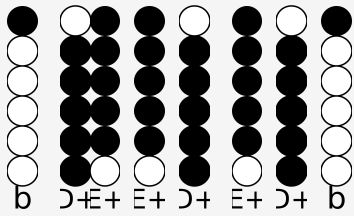

b ♯E+ E+ ♯+ E+ ♯+ b

a g a g a g b a g d

d d f# g a b

d d g a b a

b ♯+ ♯+ ♯+ b a

a a a a b a g d a g

'Cause I got a man~~~~ with a slow hand

I got-ta lover with an ea~~~~sy touch