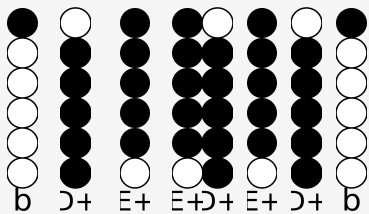

Darlin' don't say a word~~~~~