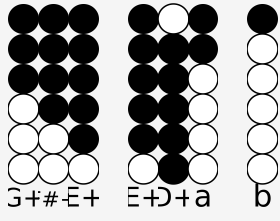

Tin whistle tabs for: The Lonely Shepherd

Categories: Cinema

Author/Performer: Gheorghe Zamfir and James Last

From Kill Bill.

⊃⊃#b b b a g g

g+#-ε+ ε+⊃+a b

b a b b a b

e ef###g g bε+⊃-ε+