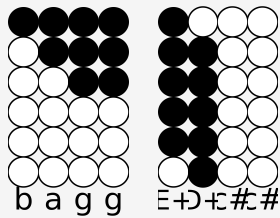

Tin whistle tabs for: The Lonely Shepherd

Categories: Cinema

Author/Performer: Gheorghe Zamfir and James Last

From Kill Bill.

⊃⊃#b b b a g g

g+#-ε+ ε+⊃+a b

b a b b a b

e ef###g g bε+⊃-ε+

⊃⊃#⊃+ a b

e ef###g g bε+⊃-ε+

⊃⊃#⊃+ a b

b a g g ε+⊃⊃## a gf##

Source: <https://simpletinwhistle.com>