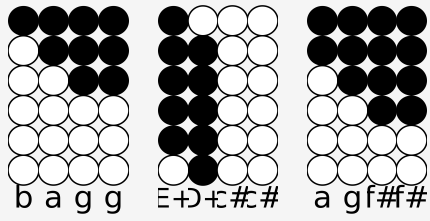

Tin whistle tabs for: The Lonely Shepherd

Categories: Cinema

Author/Performer: Gheorghe Zamfir and James Last

From Kill Bill.

⊃⊃#b b b a g g

g+#-ε+ ε+⊃+a b

b a b b a b

e ef###g g bε+⊃-ε+

⊃⊃#⊃+ a b

e ef###g g bε+⊃-ε+

⊃⊃#⊃+ a b

b a g g ε+⊃⊃## a gf##

Source: <https://simpletinwhistle.com>