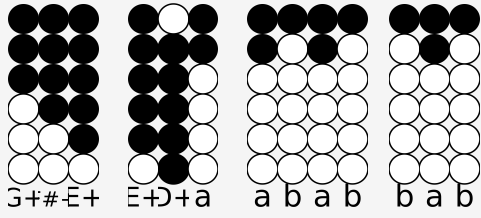

Tin whistle tabs for: The Lonely Shepherd

Categories: Cinema

Author/Performer: Gheorghe Zamfir and James Last

From Kill Bill.

⊃⊃#b b b a g g

g+#-ε+ ε+⊃+a b

b a b b a b

e ef###g g bε+⊃-ε+

⊃⊃#⊃+ a b

e ef###g g bε+⊃-ε+

⊃⊃#⊃+ a b

b a g g ε+⊃⊃## a gf##

Source: <https://simpletinwhistle.com>