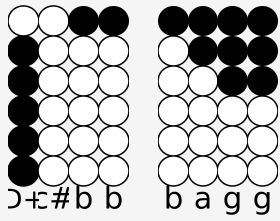

Tin whistle tabs for: The Lonely Shepherd

Categories: Cinema

Author/Performer: Gheorghe Zamfir and James Last

From Kill Bill.

⊃⊃#b b b a g g

g+#-ε+ ε+⊃+a b

b a b b a b

e ef###g g bε+⊃-ε+

⊃⊃#⊃+ a b

e ef###g g bε+⊃-ε+

⊃⊃#⊃+ a b

b a g g ε+⊃⊃## a gf##

Source: <https://simpletinwhistle.com>