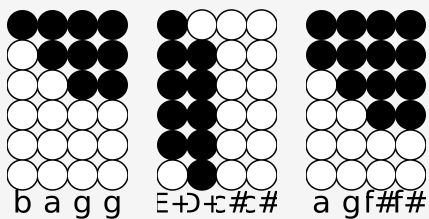

Tin whistle tabs for: The Lonely Shepherd

Categories: Cinema

Author/Performer: Gheorghe Zamfir and James Last

From Kill Bill.

⊃⊃#b b b a g g

g+#-ε+ ε+⊃+a b

b a b b a b

e ef###g g bε+⊃-ε+

⊃⊃#⊃+ a b

e ef###g g bε+⊃-ε+

⊃⊃#⊃+ a b

b a g g ε+⊃⊃## a gf##

Source: <https://simpletinwhistle.com>