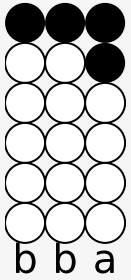

b b a

That's the time