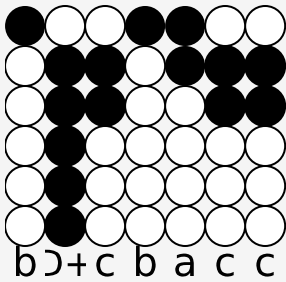

a fight for love and glory