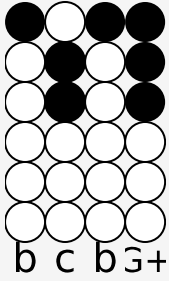

Woman needs man