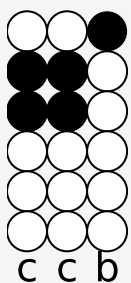

Tin whistle tabs for: Bye Bye Love

Author/Performer: Everly Brothers / Simon and Garfunkel

chorus:

Bye bye love

Bye bye happiness

Hello loneliness

I think I'm gonna cry

Bye bye love