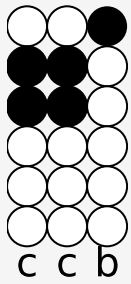

Tin whistle tabs for: Bye Bye Love

Author/Performer: Everly Brothers / Simon and Garfunkel

chorus:

Bye bye love

Bye bye happiness

Hello loneliness

I think I'm gonna cry

Bye bye love