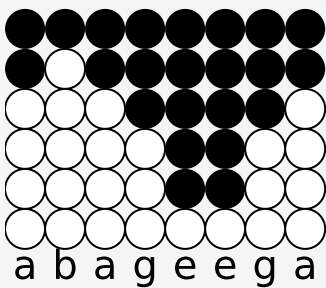

Tin whistle tabs for: Circle in the Sand

Author/Performer: Belinda Carlisle

Sun-down all a-round

Walk-ing through the sum-mer's end

Waves crash. Ba-by, don't look back

I won't walk a-way a- gain

Oh

Ba-by, a-ny-where you go,