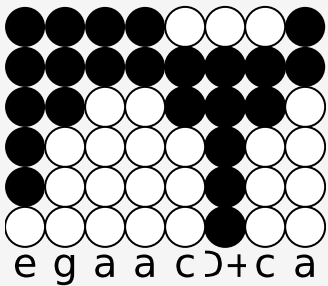

We are bound to-ge-ther