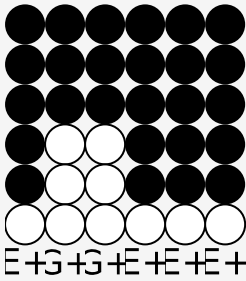

E +G +G +E +E +E +

Ba-by, can you hear me?