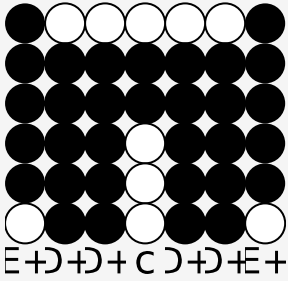

Tin whistle tabs for: Circle in the Sand

Author/Performer: Belinda Carlisle

Sun-down all a-round

Walk-ing through the sum-mer's end

Waves crash. Ba-by, don't look back

I won't walk a-way a- gain

Oh

Ba-by, a-ny-where you go,