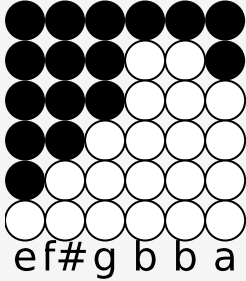

ef#g b b a

Cir-cle in the sand

Cold wind, tide move in
Shiver in the salty air
Day breaks, my heart aches
I will wait for you right here.

Oh

Baby when you look for me
Can you see forever?
I begin baby, where you end
We belong together

Circle in the sand

'Round and 'round

Never ending love is what we've found

And you complete the heart of me

Our love is all we need

Circle in the sand

Circle in the sand