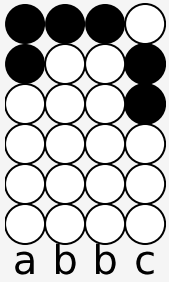

Nev-er end-ing love