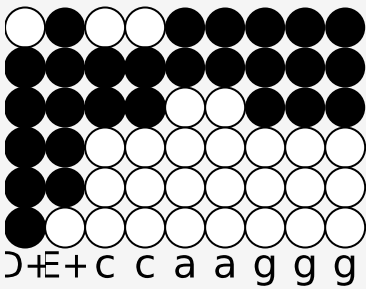

Tin whistle tabs for: Circle in the Sand

Author/Performer: Belinda Carlisle

Sun-down all a-round

Walk-ing through the sum-mer's end

Waves crash. Ba-by, don't look back

I won't walk a-way a- gain

Oh

Ba-by, a-ny-where you go,

We are bound to-ge-ther

I be-gin, ba-by, where you end

Some things are for-e-ver

Cir-cle in the sand

'Round and 'round

Nev-er end-ing love

Is what we've found

And you com-plete the heart of me