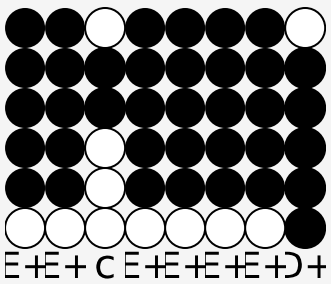

And you com-plete the heart of me