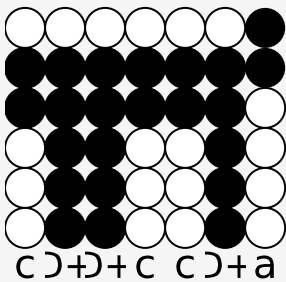

c D +D + c c D + a

Can you hear me call,ing?