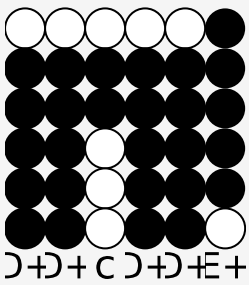

I be-gin, ba-by, where you end