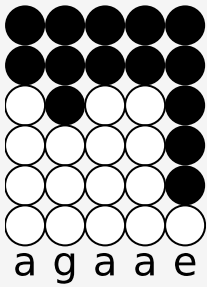

Tin whistle tabs for: Circle in the Sand

Author/Performer: Belinda Carlisle

Sun-down all a-round

Walk-ing through the sum-mer's end

Waves crash. Ba-by, don't look back

I won't walk a-way a- gain

Oh

Ba-by, a-ny-where you go,