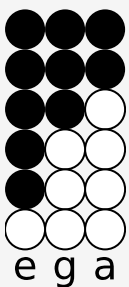

Tin whistle tabs for: Circle in the Sand

Author/Performer: Belinda Carlisle

Sun-down all a-round

Walk-ing through the sum-mer's end

Waves crash. Ba-by, don't look back

I won't walk a-way a- gain

Oh

Ba-by, a-ny-where you go,