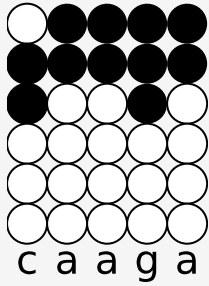

Oh
Baby, anywhere you go
We are bound together
I begin, baby, where you end
Some things are forever
Circle in the sand
'Round and 'round
Never ending love is what we've found
And you complete the heart of me
Our love is all we need
Circle in the sand
Circle in the sand
Circle in the sand

Cir-cle in the sand