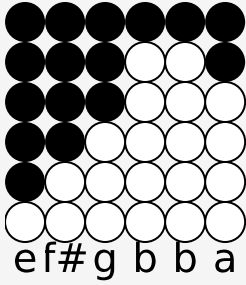

ef#g b b a

Cir-cle in the sand