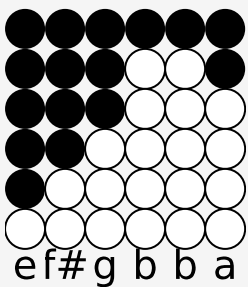

Some things are for-e-ver