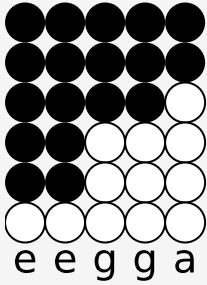

Tin whistle tabs for: Circle in the Sand

Author/Performer: Belinda Carlisle

Sun-down all a-round

Walk-ing through the sum-mer's end

Waves crash. Ba-by, don't look back

I won't walk a-way a- gain

Oh

Ba-by, a-ny-where you go,

We are bound to-ge-ther

I be-gin, ba-by, where you end

Some things are for-e-ver

Cir-cle in the sand

'Round and 'round

Nev-er end-ing love

Is what we've found

And you com-plete the heart of me