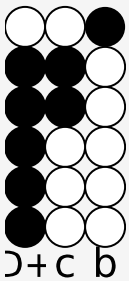

Tin whistle tabs for: Crying Time

Author/Performer: Ray Charles

Oh, it's cryin' time again,

you're gonna leave me

I can see that far away look

in your eyes

I can tell by the way you hold me darlin'

That it won't be long before it's cryin' time