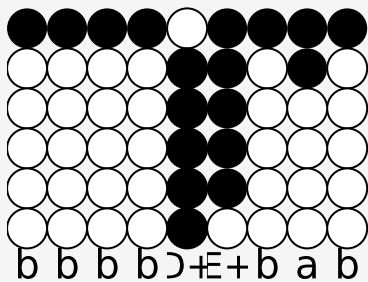

Tin whistle tabs for: Fishing Blues

Author/Performer: Henry Thomas

Went up on the hill 'bout twelve o'clock.

Reached right back and got me a- pole.

Went to the hardware, got me a- hook.

Put that line right on that hook.