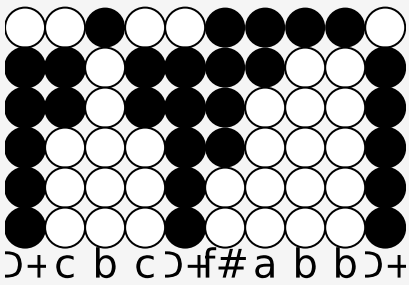

# Tin whistle tabs for: Get Off Of My Back!!!

Author/Performer: Bryan Adams

## Verse 1:

Well you think that you can take me on.

You must be cra-zy

There ain't a sin-gle thing you've done

that's gon-na phase me.

Oh, but if you want to have a go,

I just wan-na let you know... Yeah,

**Chorus:**

Get off of my back and in-to my game!

Get out of my way and out of my brain!

Get out of my face or give it your best shot!

I think it's time you bet-ter face the fact!

Get off of my back!!!

**Verse 2:**

You know it's all just a game that I'm play-in'.