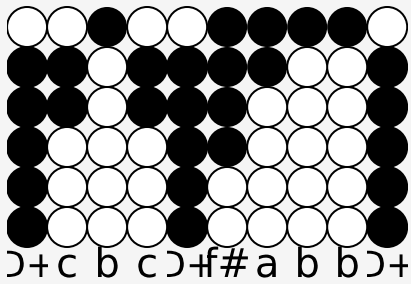

# Tin whistle tabs for: Get Off Of My Back!!!

Author/Performer: Bryan Adams

### Ending:

Oh, if you want to have a go,

I just wan-na let you know... Oh,

Get off! Get off! Yeah

Get off of my back and in-to my game!

Get out of my way and out of my brain!

Get out of my face or give it your best shot!