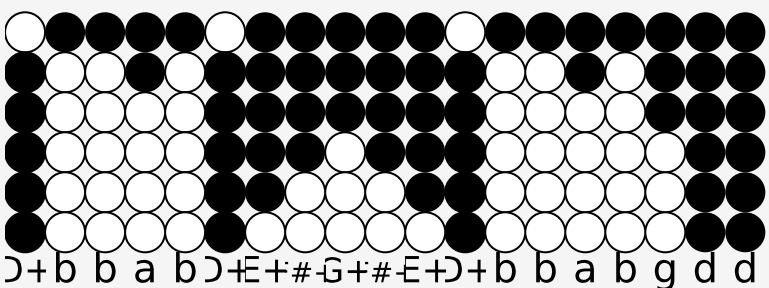

Tin whistle tabs for: Go to the Devil and Shake Yourself

Plays A,B,A,B,C,D

A

B

C

D

ABABCD

Source: <https://simpletinwhistle.com>