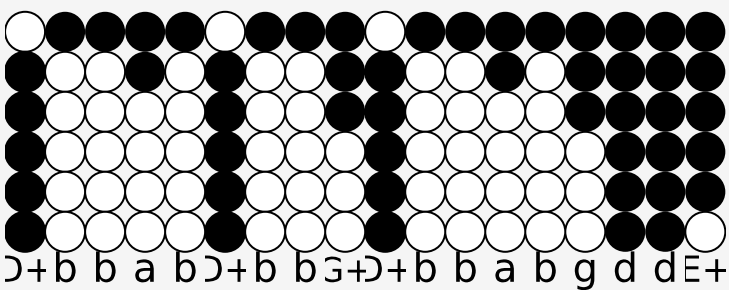

Tin whistle tabs for: Go to the Devil and Shake Yourself

Plays A,B,A,B,C,D

A

B

C

D

ABABCD

Source: <https://simpletinwhistle.com>