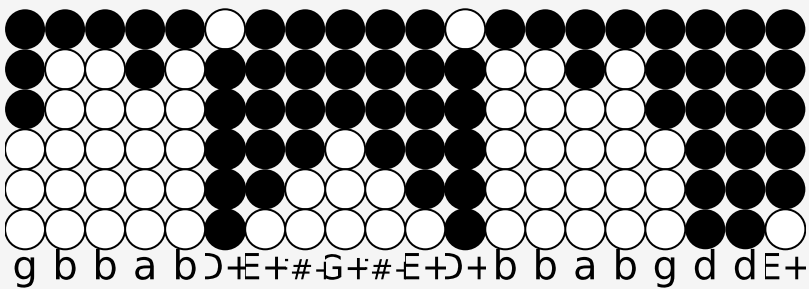

Tin whistle tabs for: Go to the Devil and Shake Yourself

Plays A,B,A,B,C,D

A

B

C

D

ABABCD

Source: <https://simpletinwhistle.com>