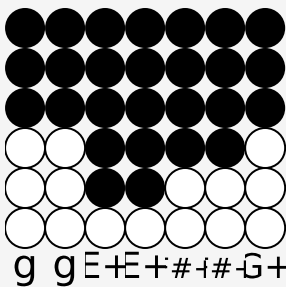

Tin whistle tabs for: Help Me Make It Through The Night

Author/Performer: Kris Kristofferson

Take the ribbon from your hair,

Shake it loose and let it fall,

Layin' soft upon- my skin.

Like the shadows on the wall.

Come and lay down by my side

'till the early morning light

All I'm takin' is your time.

Help me make it through the night.

I don't care who's right or wrong,

#-G+A+S+S+S+E+D+

I don't try to understand.

E+#-G+S+S+S+#-E+