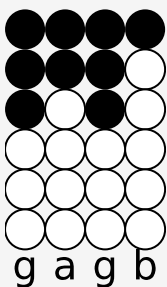

Tin whistle tabs for: Home sweet home*

Author/Performer: Motley Crue

you know i'm a dreamer, but my hearts of gold

i had to run away high so i wouldn't come home low

just when things go right

doesn't mean they're always wrong