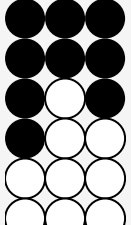

f# a g

home sweet home

Source: <https://simpletinwhistle.com>