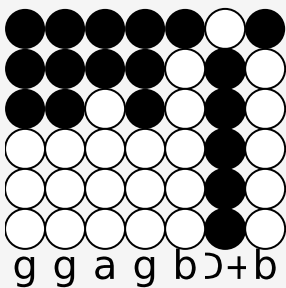

Tin whistle tabs for: Home sweet home*

Author/Performer: Motley Crue

you know i'm a dreamer, but my hearts of gold

i had to run away high so i wouldn't come home low

just when things go right

doesn't mean they're always wrong