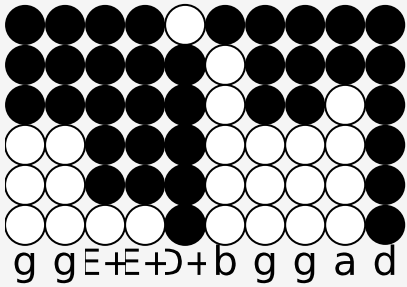

and you`ll never be left all alone