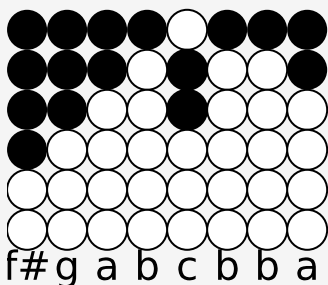

Tin whistle tabs for: I Know Where I'm Goin'

I Know Where I'm Goin'

Verse 1:

I know where I'm go-in',

And I know who's go-in' with me,

I know who I love,

But the dear knows who I'll mar-ry.

Verse 2: