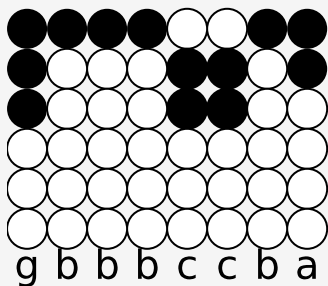

Tin whistle tabs for: I Know Where I'm Goin'

I Know Where I'm Goin'

Verse 1:

I know where I'm go-in',

And I know who's go-in' with me,

I know who I love,

But the dear knows who I'll mar-ry.

Verse 2: