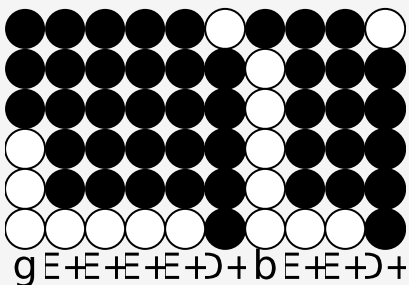

Tin whistle tabs for: If Loving You Is Wrong

Author/Performer: Luther Ingram / Rod Stewart

If loving you is wrong I don't wanna be right

If being right means being without you

I'd rather live a wrong doing life

Your mama and daddy say it's a shame

It's a downright disgrace

but long as I got you by my side

I don't care what your people say

Your friends tell you there's no future

In loving a married man

If I can't see you when I want to

b E + D + D + D + b

I'll see you when I can

b G + E + G + G + A + G + E + G + G + E + D + D + D +

If loving you is wrong I don't wanna be right

b G + G + G + G + A + G + E + G + G + E + D + D + D +

If loving you is wrong I don't wanna be right