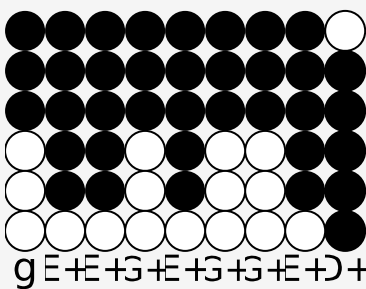

Tin whistle tabs for: If Loving You Is Wrong

Author/Performer: Luther Ingram / Rod Stewart

If loving you is wrong I don't wanna be right

If being right means being without you

I'd rather live a wrong doing life

Your mama and daddy say it's a shame

It's a downright disgrace

but long as I got you by my side

I don't care what your people say

Your friends tell you there's no future

In loving a married man

If I can't see you when I want to

b E + D + D + D + b

I'll see you when I can

b G + E + G + G + A + G + E + G + G + E + D + D + D +

If loving you is wrong I don't wanna be right

b G + G + G + G + A + G + E + G + G + E + D + D + D +

If loving you is wrong I don't wanna be right