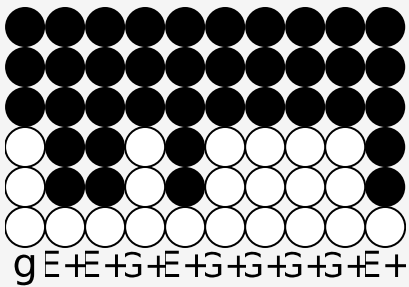

And am I wrong for trying to hold on