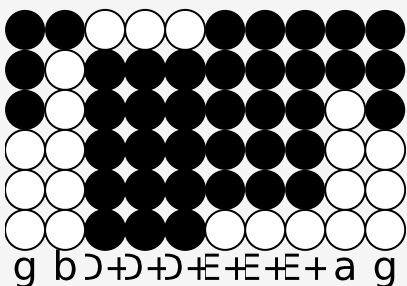

Tin whistle tabs for: If Loving You Is Wrong

Author/Performer: Luther Ingram / Rod Stewart

If loving you is wrong I don't wanna be right

If being right means being without you

I'd rather live a wrong doing life