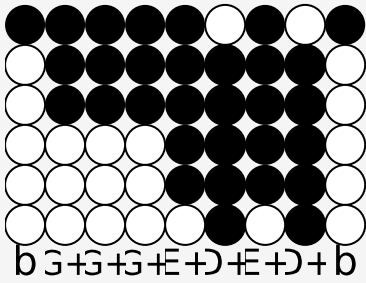

but long as I got you by my side