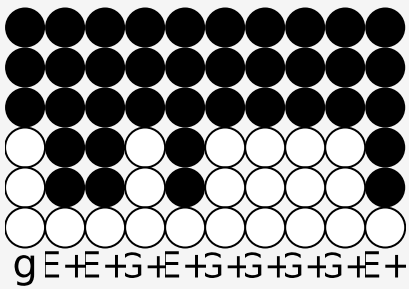

And am I wrong for trying to hold on