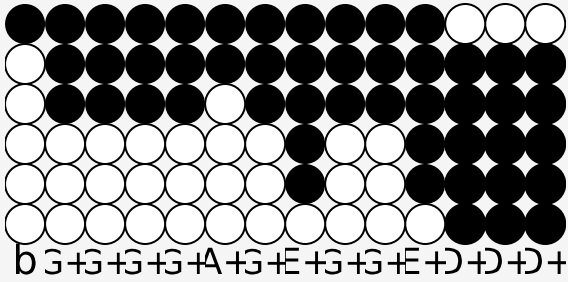

Tin whistle tabs for: If Loving You Is Wrong

Author/Performer: Luther Ingram / Rod Stewart

If loving you is wrong I don't wanna be right

If being right means being without you

I'd rather live a wrong doing life

b E + D + D + D + b

I'll see you when I can

b G + E + G + G + A + G + E + G + G + E + D + D + D +

If loving you is wrong I don't wanna be right

b G + G + G + G + A + G + E + G + G + E + D + D + D +

If loving you is wrong I don't wanna be right