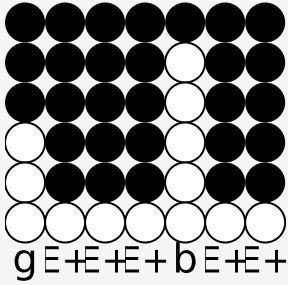

Tin whistle tabs for: If Loving You Is Wrong

Author/Performer: Luther Ingram / Rod Stewart

If loving you is wrong I don't wanna be right

If being right means being without you

I'd rather live a wrong doing life

b E + D + D + D + b

I'll see you when I can

b G + E + G + G + A + G + E + G + G + E + D + D + D +

If loving you is wrong I don't wanna be right

b G + G + G + G + A + G + E + G + G + E + D + D + D +

If loving you is wrong I don't wanna be right

b b a g b a b a g b a b

Am I wrong to fall so deeply in love with you

b b b D + b D + b E + E + E + a g

Knowing I got a wife and two little children

Depending on me too

And am I wrong to hunger

for the gentleness of your touch