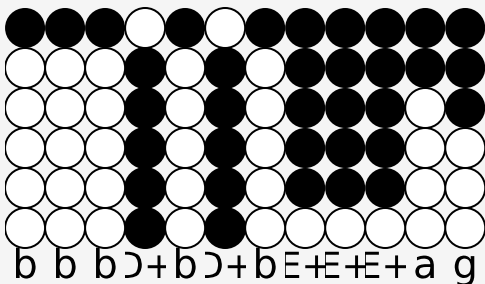

b b b D + b D + b E + E + E + a g

Knowing I got a wife and two little children