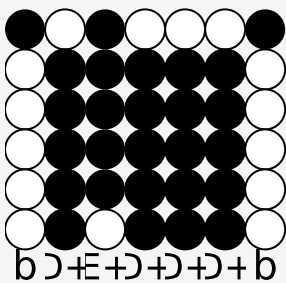

Tin whistle tabs for: If Loving You Is Wrong

Author/Performer: Luther Ingram / Rod Stewart

If loving you is wrong I don't wanna be right

If being right means being without you

I'd rather live a wrong doing life

Your mama and daddy say it's a shame

It's a downright disgrace

but long as I got you by my side

I don't care what your people say

Your friends tell you there's no future

In loving a married man

If I can't see you when I want to

b E + D + D + D + b

I'll see you when I can

b G + E + G + G + A + G + E + G + G + E + D + D + D +

If loving you is wrong I don't wanna be right

b G + G + G + G + A + G + E + G + G + E + D + D + D +

If loving you is wrong I don't wanna be right

b 3 +3 +3 +3 +A +3 +E +3 +3 +E +D +D +D +

If loving you is wrong I don't wanna be right