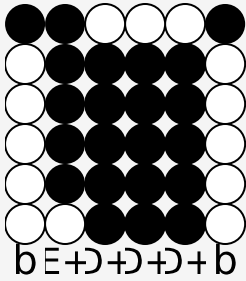

Tin whistle tabs for: If Loving You Is Wrong

Author/Performer: Luther Ingram / Rod Stewart

If loving you is wrong I don't wanna be right

If being right means being without you

I'd rather live a wrong doing life

Your mama and daddy say it's a shame

It's a downright disgrace

but long as I got you by my side

I don't care what your people say

Your friends tell you there's no future

In loving a married man

If I can't see you when I want to

b E + D + D + D + b

I'll see you when I can

b G + E + G + G + A + G + E + G + G + E + D + D + D +

If loving you is wrong I don't wanna be right

b G + G + G + G + A + G + E + G + G + E + D + D + D +

If loving you is wrong I don't wanna be right