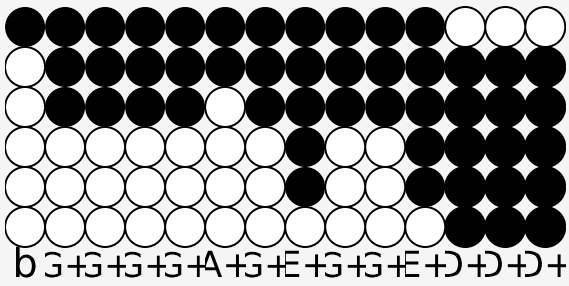

If loving you is wrong I don't wanna be right