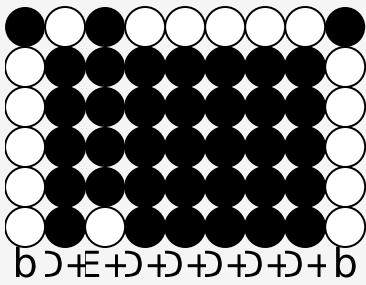

Tin whistle tabs for: If Loving You Is Wrong

Author/Performer: Luther Ingram / Rod Stewart

If loving you is wrong I don't wanna be right

If being right means being without you

I'd rather live a wrong doing life

b E + D + D + D + b

I'll see you when I can

b G + E + G + G + A + G + E + G + G + E + D + D + D +

If loving you is wrong I don't wanna be right

b G + G + G + G + A + G + E + G + G + E + D + D + D +

If loving you is wrong I don't wanna be right

b b a g b a b a g b a b

Am I wrong to fall so deeply in love with you

b b b D + b D + b E + E + E + a g

Knowing I got a wife and two little children

Depending on me too

And am I wrong to hunger

for the gentleness of your touch