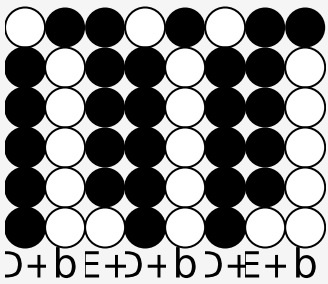

To the best thing I ever had