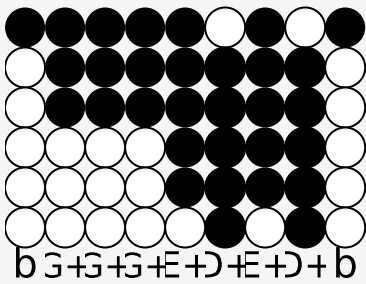

Tin whistle tabs for: If Loving You Is Wrong

Author/Performer: Luther Ingram / Rod Stewart

If loving you is wrong I don't wanna be right

If being right means being without you

I'd rather live a wrong doing life

b E + D + D + D + b

I'll see you when I can

b G + E + G + G + A + G + E + G + G + E + D + D + D +

If loving you is wrong I don't wanna be right

b G + G + G + G + A + G + E + G + G + E + D + D + D +

If loving you is wrong I don't wanna be right

b b a g b a b a g b a b

Am I wrong to fall so deeply in love with you

b b b D + b D + b E + E + E + a g

Knowing I got a wife and two little children

Depending on me too

And am I wrong to hunger

for the gentleness of your touch