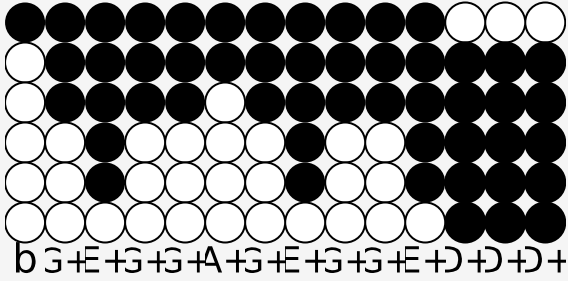

Tin whistle tabs for: If Loving You Is Wrong

Author/Performer: Luther Ingram / Rod Stewart

If loving you is wrong I don't wanna be right

If being right means being without you

I'd rather live a wrong doing life

Your mama and daddy say it's a shame

It's a downright disgrace

but long as I got you by my side

I don't care what your people say

Your friends tell you there's no future

In loving a married man

If I can't see you when I want to

b E + D + D + D + b

I'll see you when I can

b G + E + G + G + A + G + E + G + G + E + D + D + D +

If loving you is wrong I don't wanna be right

b G + G + G + G + A + G + E + G + G + E + D + D + D +

If loving you is wrong I don't wanna be right