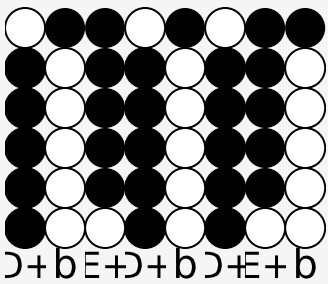

Tin whistle tabs for: If Loving You Is Wrong

Author/Performer: Luther Ingram / Rod Stewart

If loving you is wrong I don't wanna be right

If being right means being without you

I'd rather live a wrong doing life

b E + D + D + D + b

I'll see you when I can

b G + E + G + G + A + G + E + G + G + E + D + D + D +

If loving you is wrong I don't wanna be right

b G + G + G + G + A + G + E + G + G + E + D + D + D +

If loving you is wrong I don't wanna be right

If loving you is wrong I don't wanna be right

Are you wrong to give your love

To a married man

And am I wrong for trying to hold on

To the best thing I ever had

b 3 +E +3 +3 +A +3 +E +3 +3 +E +D +D +D +

If loving you is wrong I don't wanna be right