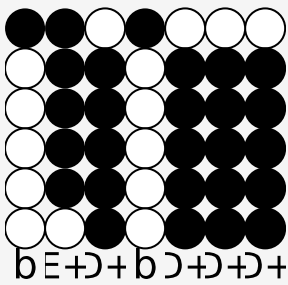

Tin whistle tabs for: If Loving You Is Wrong

Author/Performer: Luther Ingram / Rod Stewart

If loving you is wrong I don't wanna be right

If being right means being without you

I'd rather live a wrong doing life

Your mama and daddy say it's a shame

It's a downright disgrace

but long as I got you by my side

I don't care what your people say

Your friends tell you there's no future

In loving a married man

If I can't see you when I want to

b E + D + D + D + b

I'll see you when I can

b G + E + G + G + A + G + E + G + G + E + D + D + D +

If loving you is wrong I don't wanna be right

b G + G + G + G + A + G + E + G + G + E + D + D + D +

If loving you is wrong I don't wanna be right

b 3 +3 +3 +3 +A +3 +E +3 +3 +E +D +D +D +

If loving you is wrong I don't wanna be right