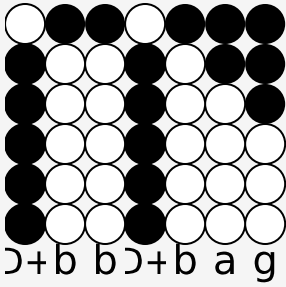

Tin whistle tabs for: ill Fly Away

Some glad morn-ing

when this life is o'er

I'll fly a-way,

To a home on God's ce-les-tial shore,

I'll fly a-way,
chorus

I'll fly a-way, O glo-ry,

I'll fly a-way,