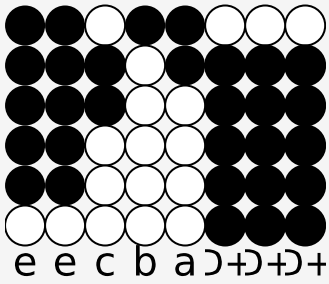

Tin whistle tabs for: Jingle Bells

Dashing through the snow,

In a one horse o--pen sleigh!

O'er the fields we go,

Laughing all the way!

Bells on bob tails ring,

Making spirits bright!

What fun it is to laugh and sing,