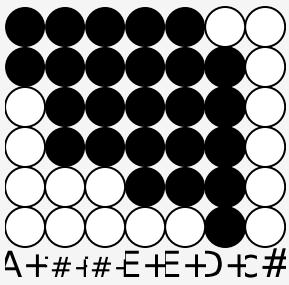

# Tin whistle tabs for: Photograph

Genre: pop

Author/Performer: Ed Sheeran

) +D +D +D +D +D +E + # i# -E +

We made these memories for ourselves

Where our eyes are never closing

Hearts are never broken

Times forever frozen still

**Chorus**

So you can keep me

Inside the pocket