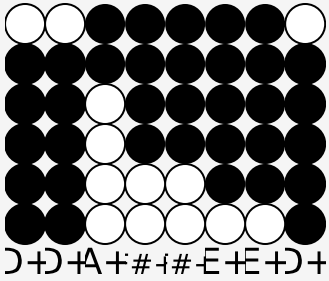

Where our eyes are never closing

Hearts are never broken

Times forever frozen still

Chorus

So you can keep me

Inside the pocket