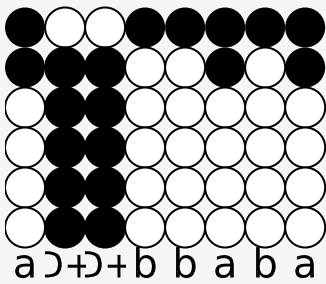

Run and find the one who loves me.