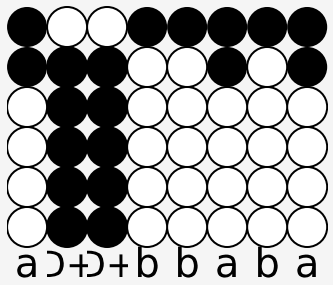

Nothing is really wrong.

Feeling like I don't belong.

Walking around, some kind of lonely clown.

Rainy days and Mondays always get me down.

Funny, but it seems I always

Wind up here with you.

Nice to know somebody loves me.