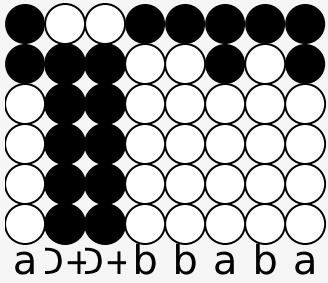

Run and find the one who loves me.