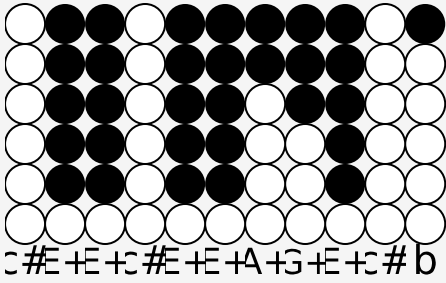

Rainy days and Mondays always get me down.