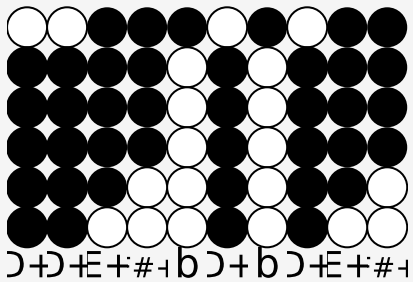

Walking around, some kind of lonely clown.