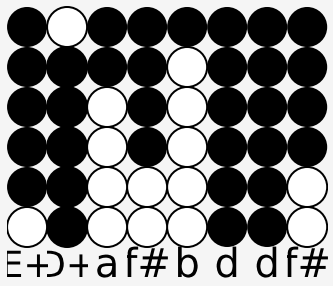

Nothing is really wrong.

Feeling like I don't belong.

Walking around, some kind of lonely clown.

Rainy days and Mondays always get me down.

Funny, but it seems I always

Wind up here with you.

Nice to know somebody loves me.