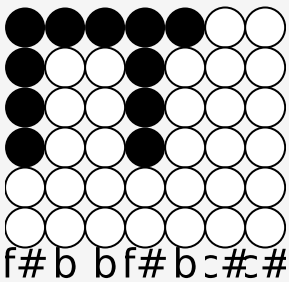

We know what its all about.