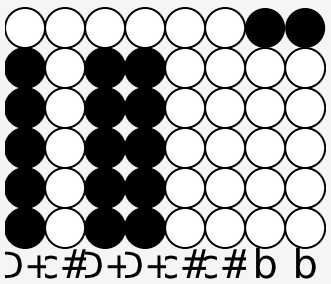

In the sha sha-la-la-la-low