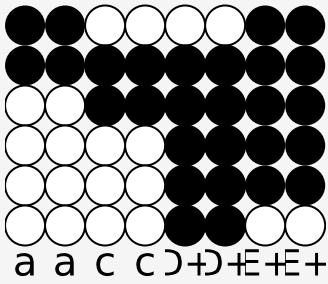

Oh I oh I oh I oh I