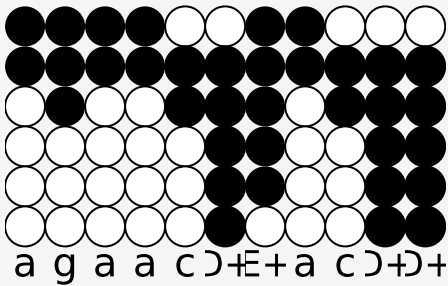

Every day discovering something brand new