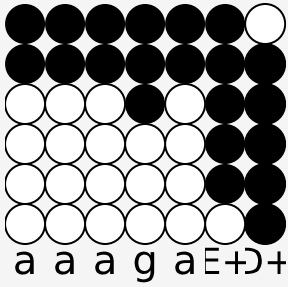

Tin whistle tabs for: Shape Of You

Genre: pop

Author/Performer: Ed Sheeran

The club isn't the best place to find a lover

So the bar is where I go

Me and my friends at the table doing shots

Drinking fast and then we talk slow (mmmm)

You come over and start up a conversation with just me

And trust me I'll give it a chance now

Take my hand, stop

Put Van The Man on the jukebox

And then we start to dance

And now I'm singing like

Pre-Chorus