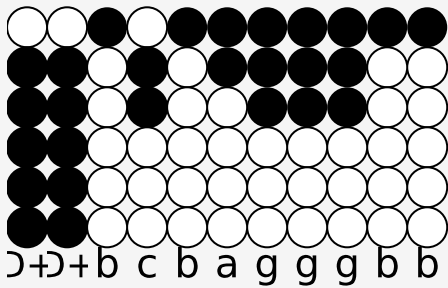

Dad always told me, "Don't you cry when you're down."